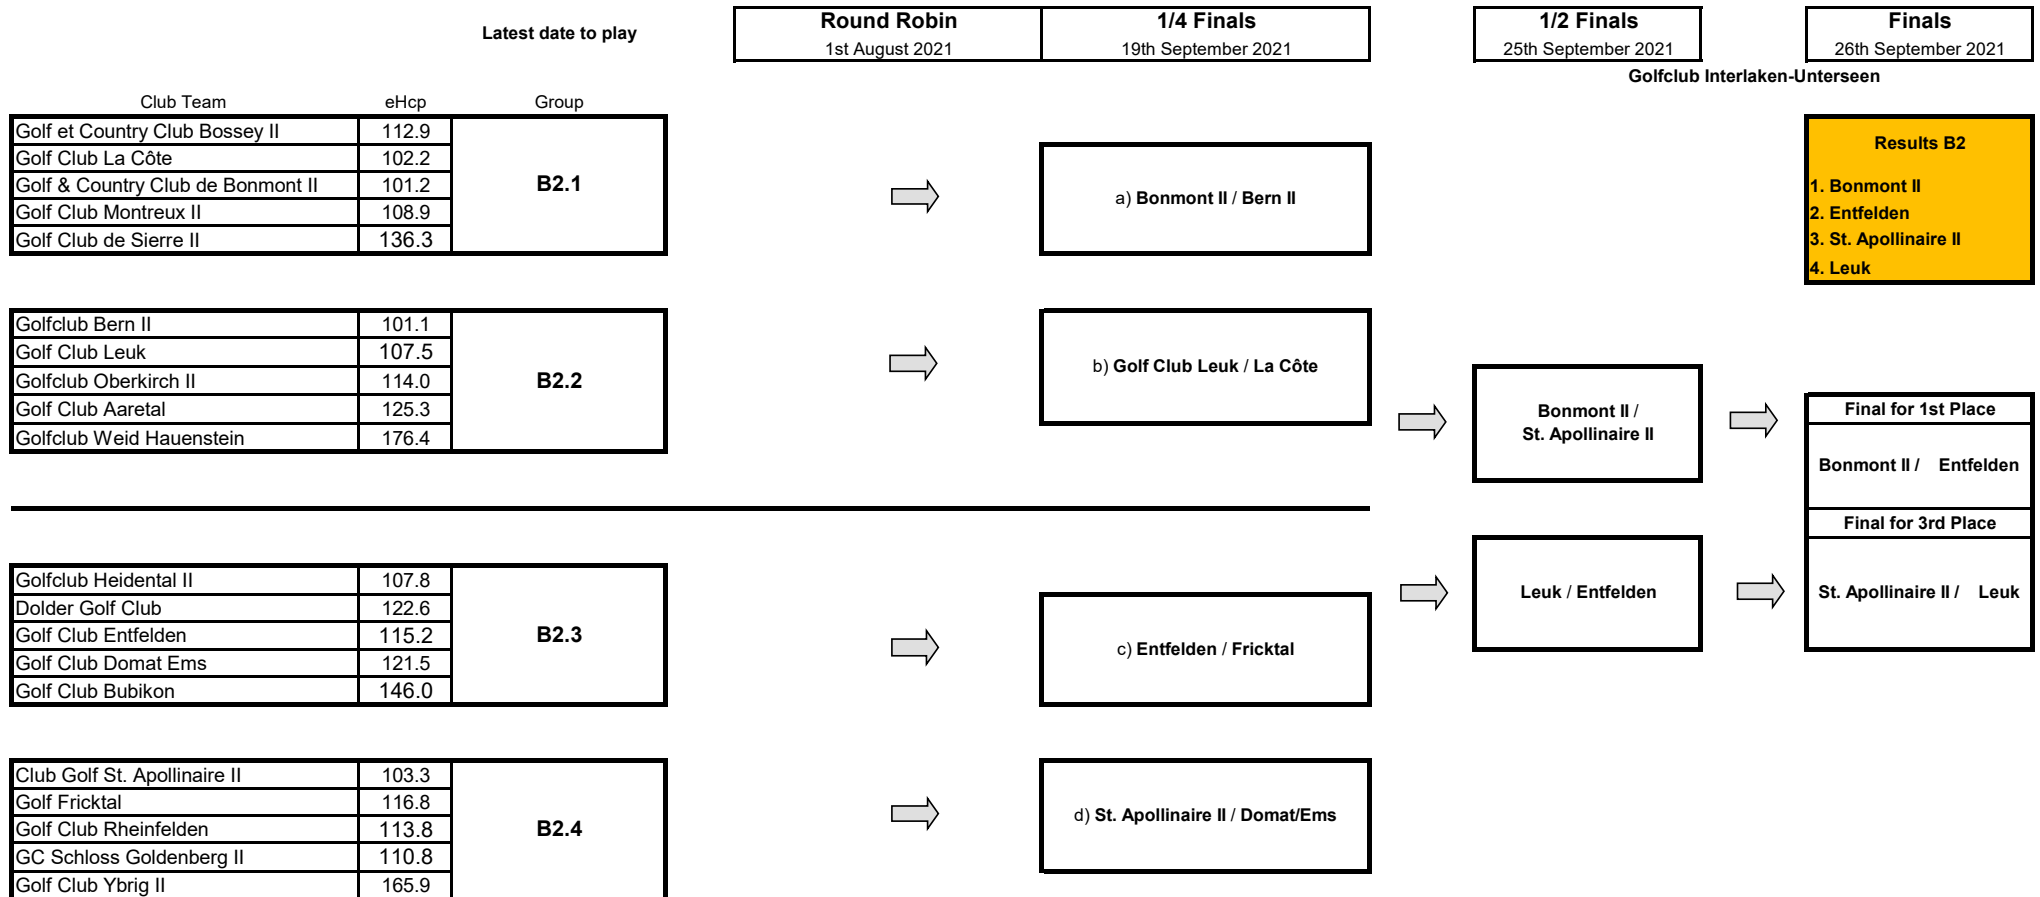

Draw Swiss Golf Interclub Series 25+ 2021 / Division A

Flight A1

Flight A2

Draw Swiss Golf Interclub Series 25+ 2021 / Division B

Flight B1

Draw Swiss Golf Interclub Series 25+ 2021 / Division B

Flight B2

Draw Swiss Golf Interclub Series 25+ 2021 / Division B

Flight B3

Latest date to play

Round Robin

26th September 2021

| Club Team | eHcp | Group |
|-------------------------------|-------|-------------|
| Golf Club Crans-sur-Sierre II | 101.7 | B3.1 |
| Domaine du Brésil II | 121.2 | |
| Golf Club Laufental | 125.1 | |
| Golf Club Thunersee | 137.9 | |
| Golfclub Markgräflerland | 165.5 | |