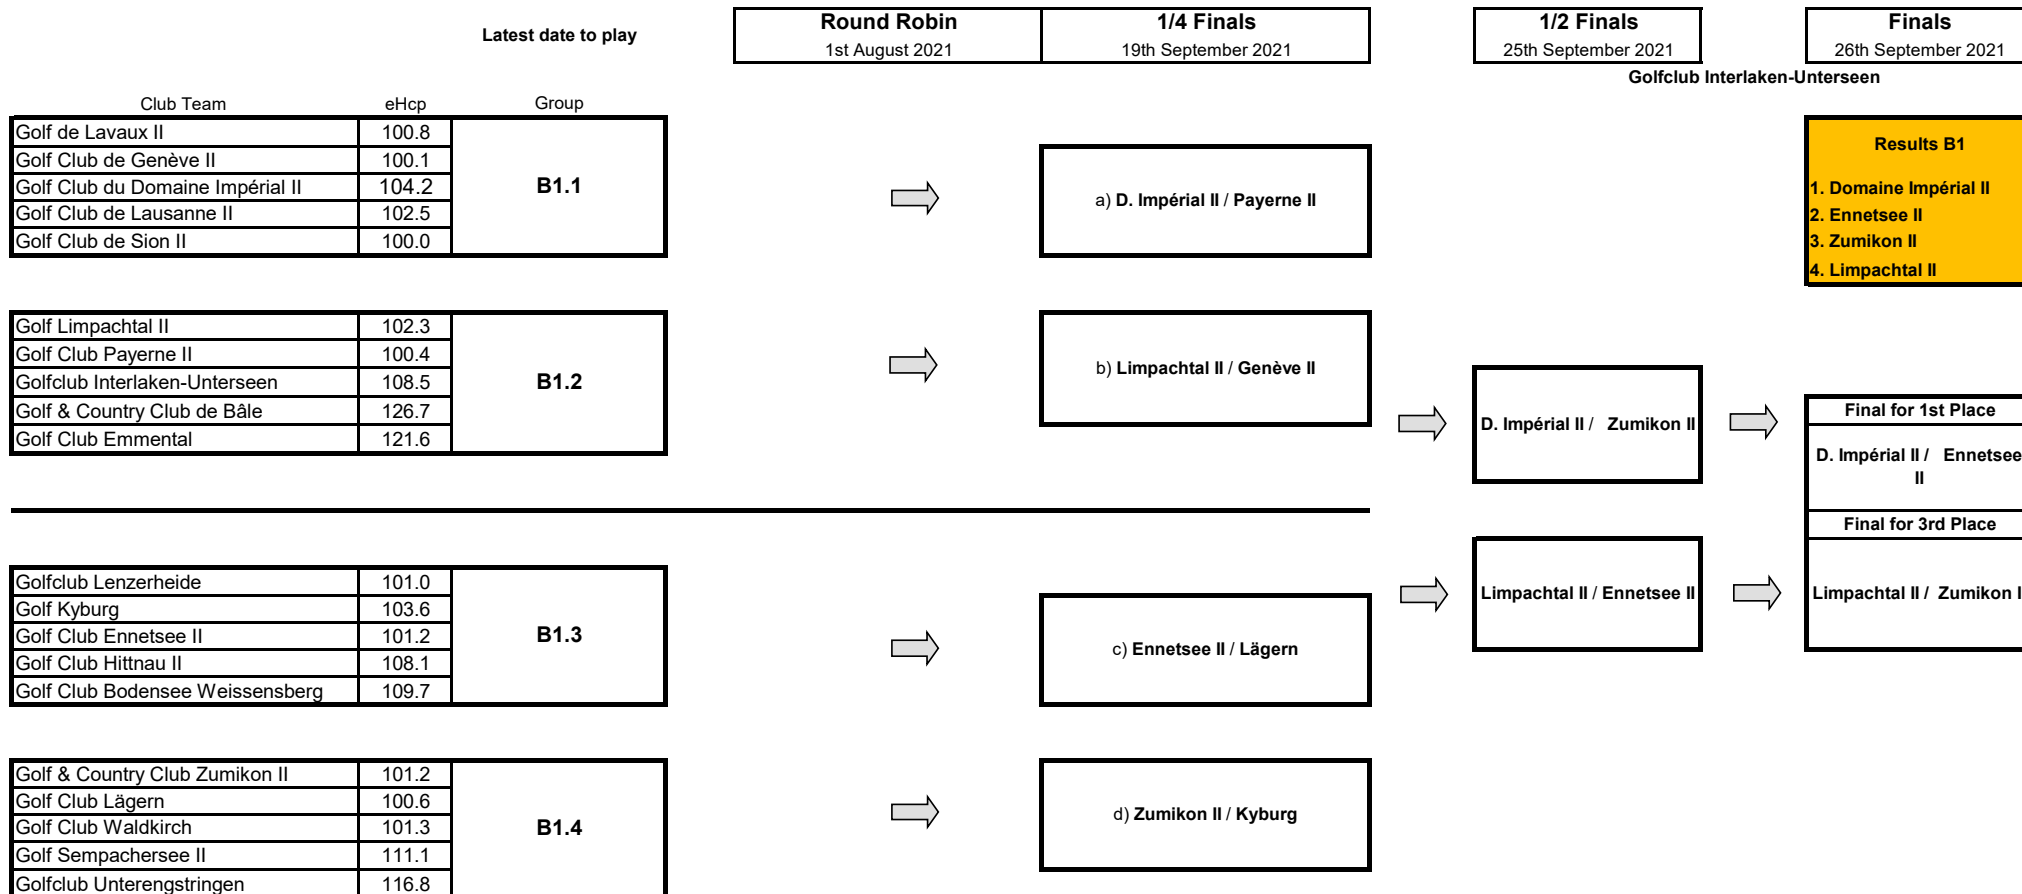

Draw Swiss Golf Interclub Series 25+ 2021 / Division A

Flight A1

Flight A2

Draw Swiss Golf Interclub Series 25+ 2021 / Division B

Flight B1

Draw Swiss Golf Interclub Series 25+ 2021 / Division B

Flight B2

Draw Swiss Golf Interclub Series 25+ 2021 / Division B

Flight B3

Latest date to play

Round Robin

26th September 2021

| Club Team | eHcp | Group |
|-------------------------------|-------|-------------|
| Golf Club Crans-sur-Sierre II | 101.7 | B3.1 |
| Domaine du Brésil II | 121.2 | |
| Golf Club Laufental | 125.1 | |
| Golf Club Thunersee | 137.9 | |
| Golfclub Markgräflerland | 165.5 | |