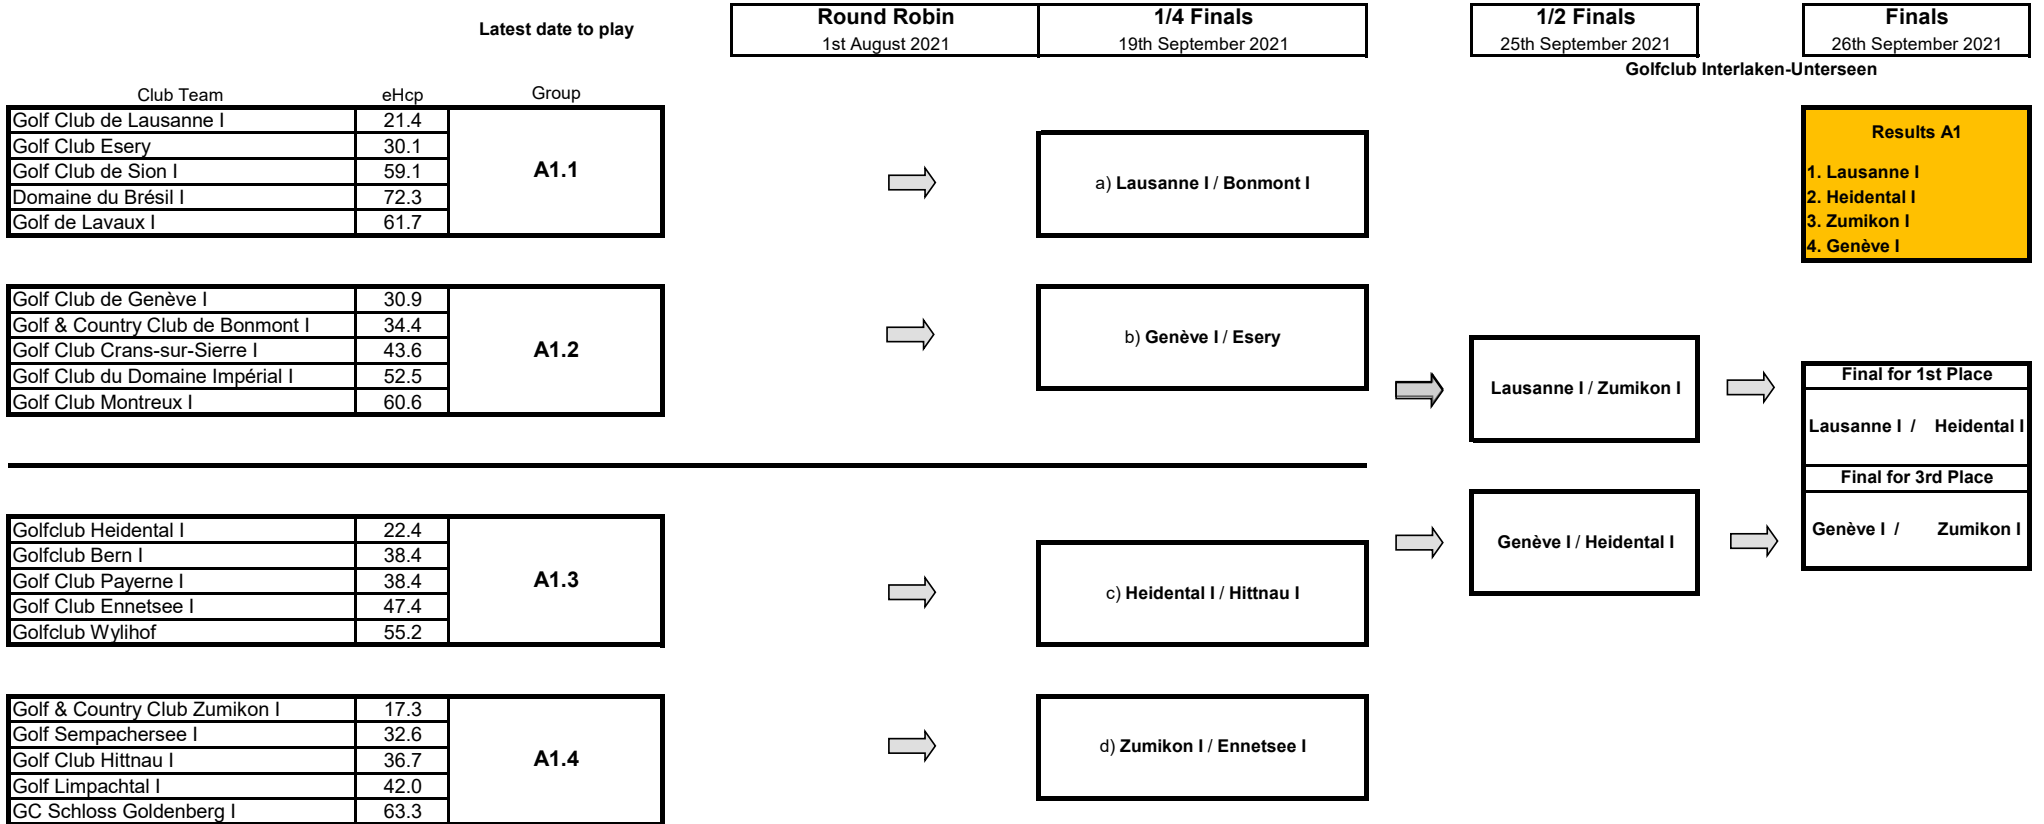

Draw Swiss Golf Interclub Series 25+ 2021 / Division A

Flight A1

Flight A2

Draw Swiss Golf Interclub Series 25+ 2021 / Division B

Flight B1

Draw Swiss Golf Interclub Series 25+ 2021 / Division B

Flight B2

Draw Swiss Golf Interclub Series 25+ 2021 / Division B

Flight B3

Latest date to play

Round Robin

26th September 2021

| Club Team | eHcp | Group |
|-------------------------------|-------|-------------|
| Golf Club Crans-sur-Sierre II | 101.7 | B3.1 |
| Domaine du Brésil II | 121.2 | |
| Golf Club Laufental | 125.1 | |
| Golf Club Thunersee | 137.9 | |
| Golfclub Markgräflerland | 165.5 | |