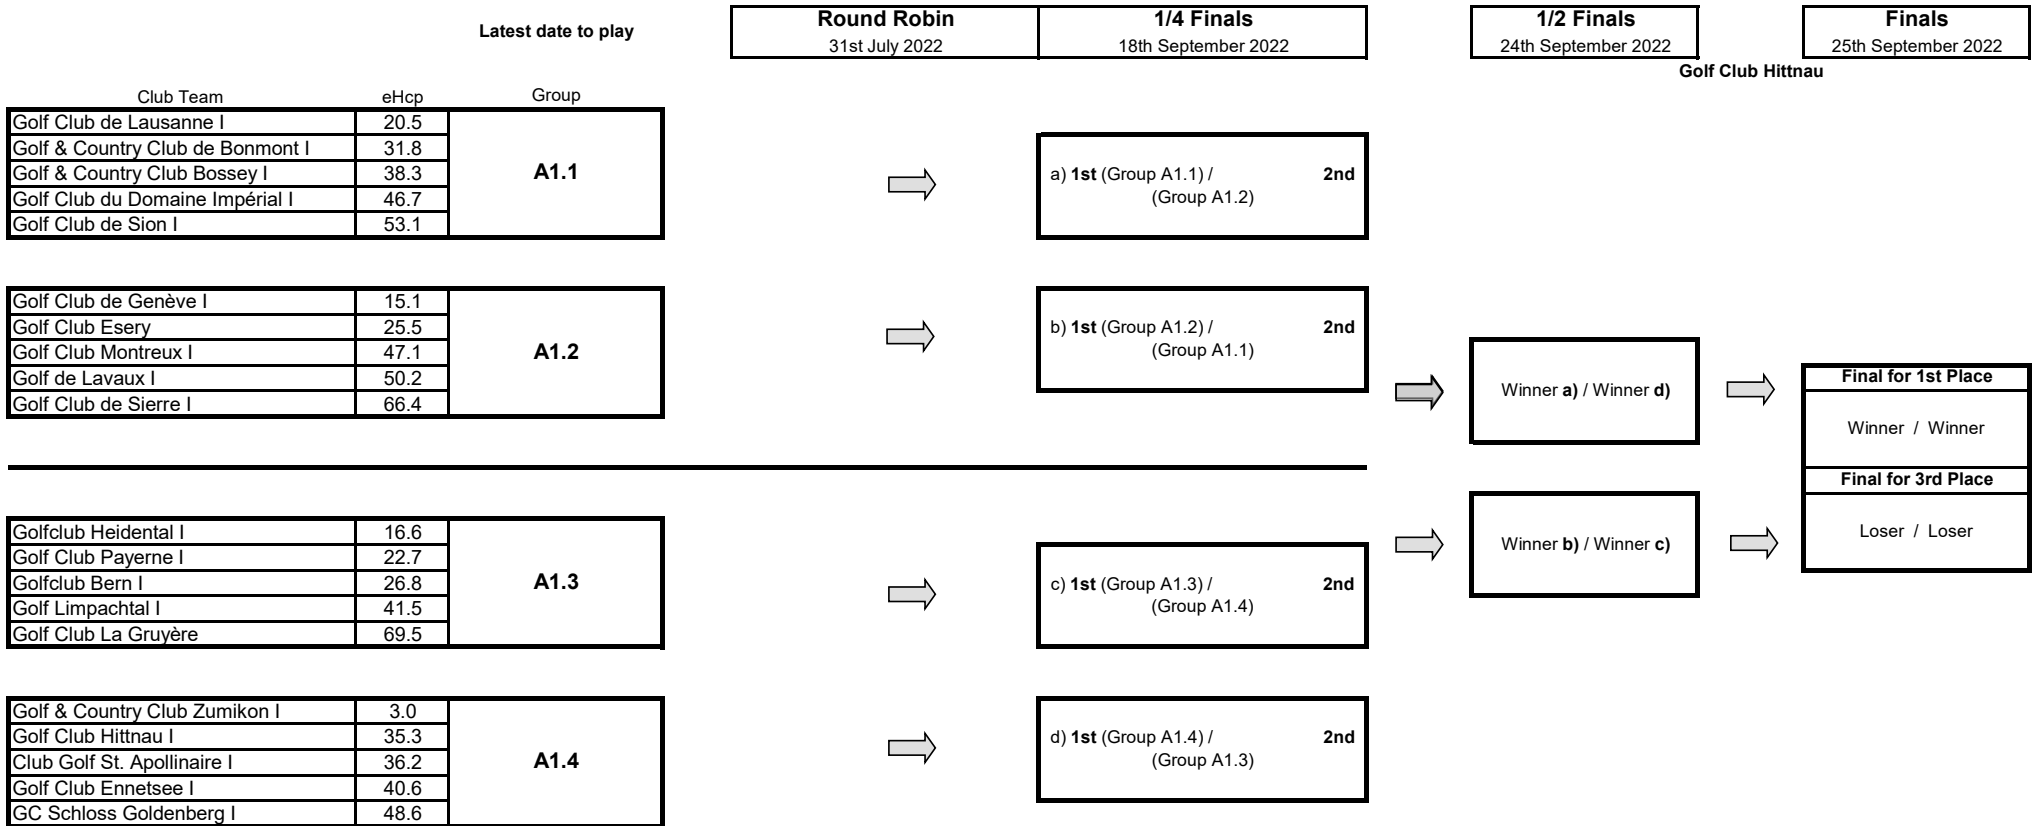

Draw Swiss Golf Interclub Series 25+ 2022 / Division A1

Flight A1

Draw Swiss Golf Interclub Series 25+ 2022 / Division B1

Flight B1

Draw Swiss Golf Interclub Series 25+ 2022 / Division B2

Flight B2

Draw Swiss Golf Interclub Series 25+ 2022 / Division A2 & B3

Flight A2 (promotion only)

Latest date to play

Round Robin

25th September 2022

Club Team	eHcp	Group
Golf Club Crans-sur-Sierre I	30.1	A2.1
Golf & Country Club Wallenried	41.4	
Golf Club Leuk I	45.4	
Golf & Country Club de Neuchâtel I	58.6	
Domaine du Brésil I	65.1	
Golf & Country Club Blumisberg I	85.6	

Place 1 & 2 will be promoted to A1

Flight B3 (promotion only)

Latest date to play

Round Robin

25th September 2022

Club Team	eHcp	Group
Golf & Country Club de Neuchâtel II	106.3	B3.1
Golf Club de Sierre II	138.9	
Golf Club Thunersee	149.1	
Golfclub Weid Hauenstein	172.8	
Golf & Country Club Blumisberg II	187.9	