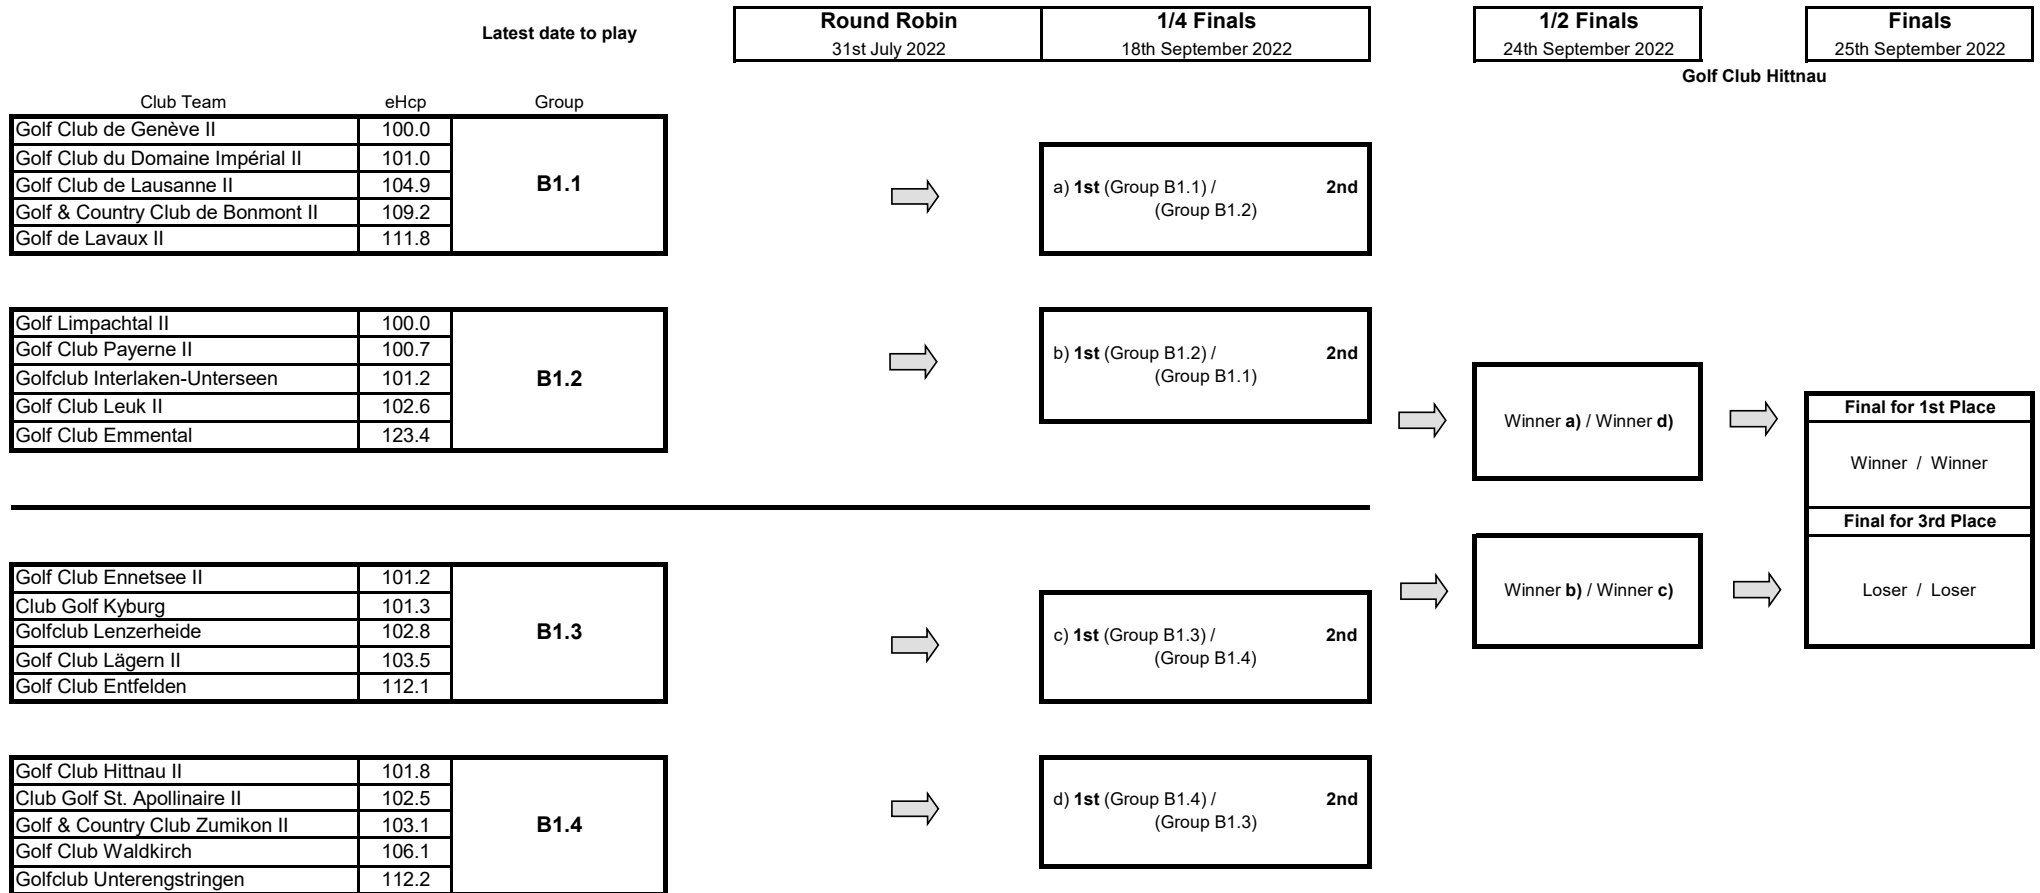

Draw Swiss Golf Interclub Series 25+ 2022 / Division A1

Flight A1

Draw Swiss Golf Interclub Series 25+ 2022 / Division B1

Flight B1

Draw Swiss Golf Interclub Series 25+ 2022 / Division B2

Flight B2

Draw Swiss Golf Interclub Series 25+ 2022 / Division A2 & B3

Flight A2 (promotion only)

Latest date to play

Round Robin

25th September 2022

Club Team	eHcp	Group
Golf Club Crans-sur-Sierre I	30.1	A2.1
Golf & Country Club Wallenried	41.4	
Golf Club Leuk I	45.4	
Golf & Country Club de Neuchâtel I	58.6	
Domaine du Brésil I	65.1	
Golf & Country Club Blumisberg I	85.6	

Place 1 & 2 will be promoted to A1

Flight B3 (promotion only)

Latest date to play

Round Robin

25th September 2022

Club Team	eHcp	Group
Golf & Country Club de Neuchâtel II	106.3	B3.1
Golf Club de Sierre II	138.9	
Golf Club Thunersee	149.1	
Golfclub Weid Hauenstein	172.8	
Golf & Country Club Blumisberg II	187.9	