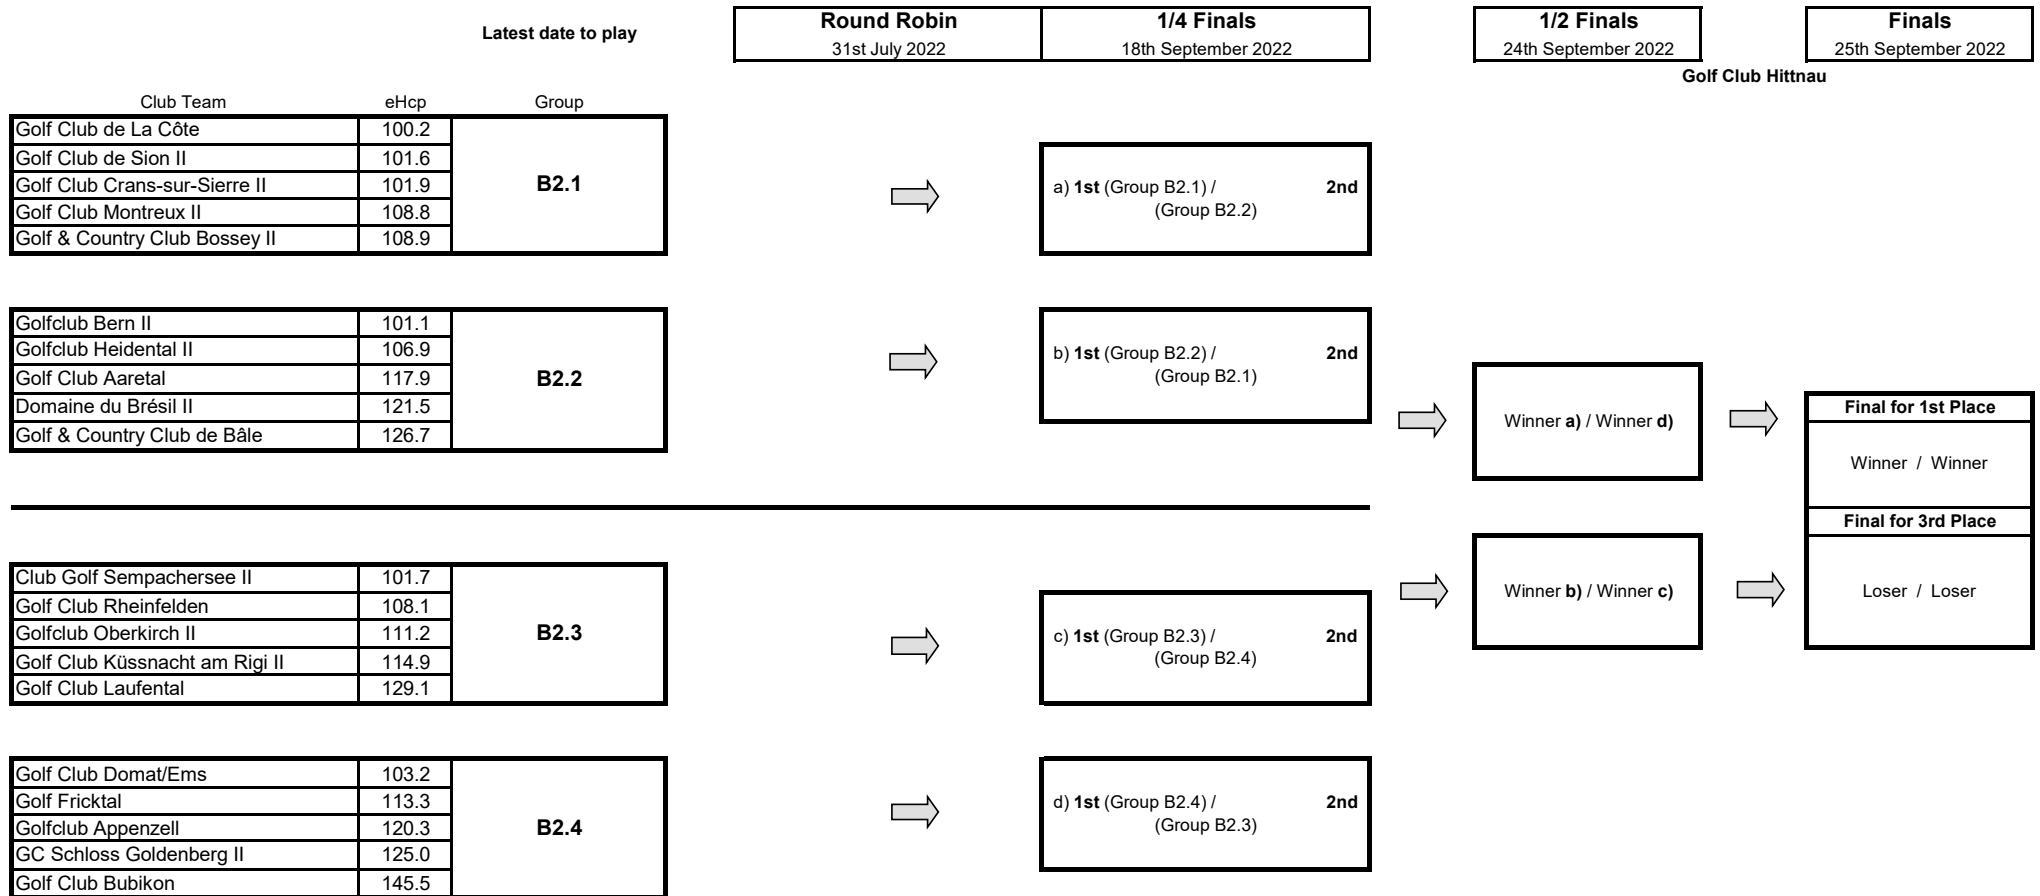

Draw Swiss Golf Interclub Series 25+ 2022 / Division A1

Flight A1

Draw Swiss Golf Interclub Series 25+ 2022 / Division B1

Flight B1

Draw Swiss Golf Interclub Series 25+ 2022 / Division B2

Flight B2

Draw Swiss Golf Interclub Series 25+ 2022 / Division A2 & B3

Flight A2 (promotion only)

Latest date to play

Round Robin

25th September 2022

Club Team	eHcp	Group
Golf Club Crans-sur-Sierre I	30.1	A2.1
Golf & Country Club Wallenried	41.4	
Golf Club Leuk I	45.4	
Golf & Country Club de Neuchâtel I	58.6	
Domaine du Brésil I	65.1	
Golf & Country Club Blumisberg I	85.6	

Place 1 & 2 will be promoted to A1

Flight B3 (promotion only)

Latest date to play

Round Robin

25th September 2022

Club Team	eHcp	Group
Golf & Country Club de Neuchâtel II	106.3	B3.1
Golf Club de Sierre II	138.9	
Golf Club Thunersee	149.1	
Golfclub Weid Hauenstein	172.8	
Golf & Country Club Blumisberg II	187.9	