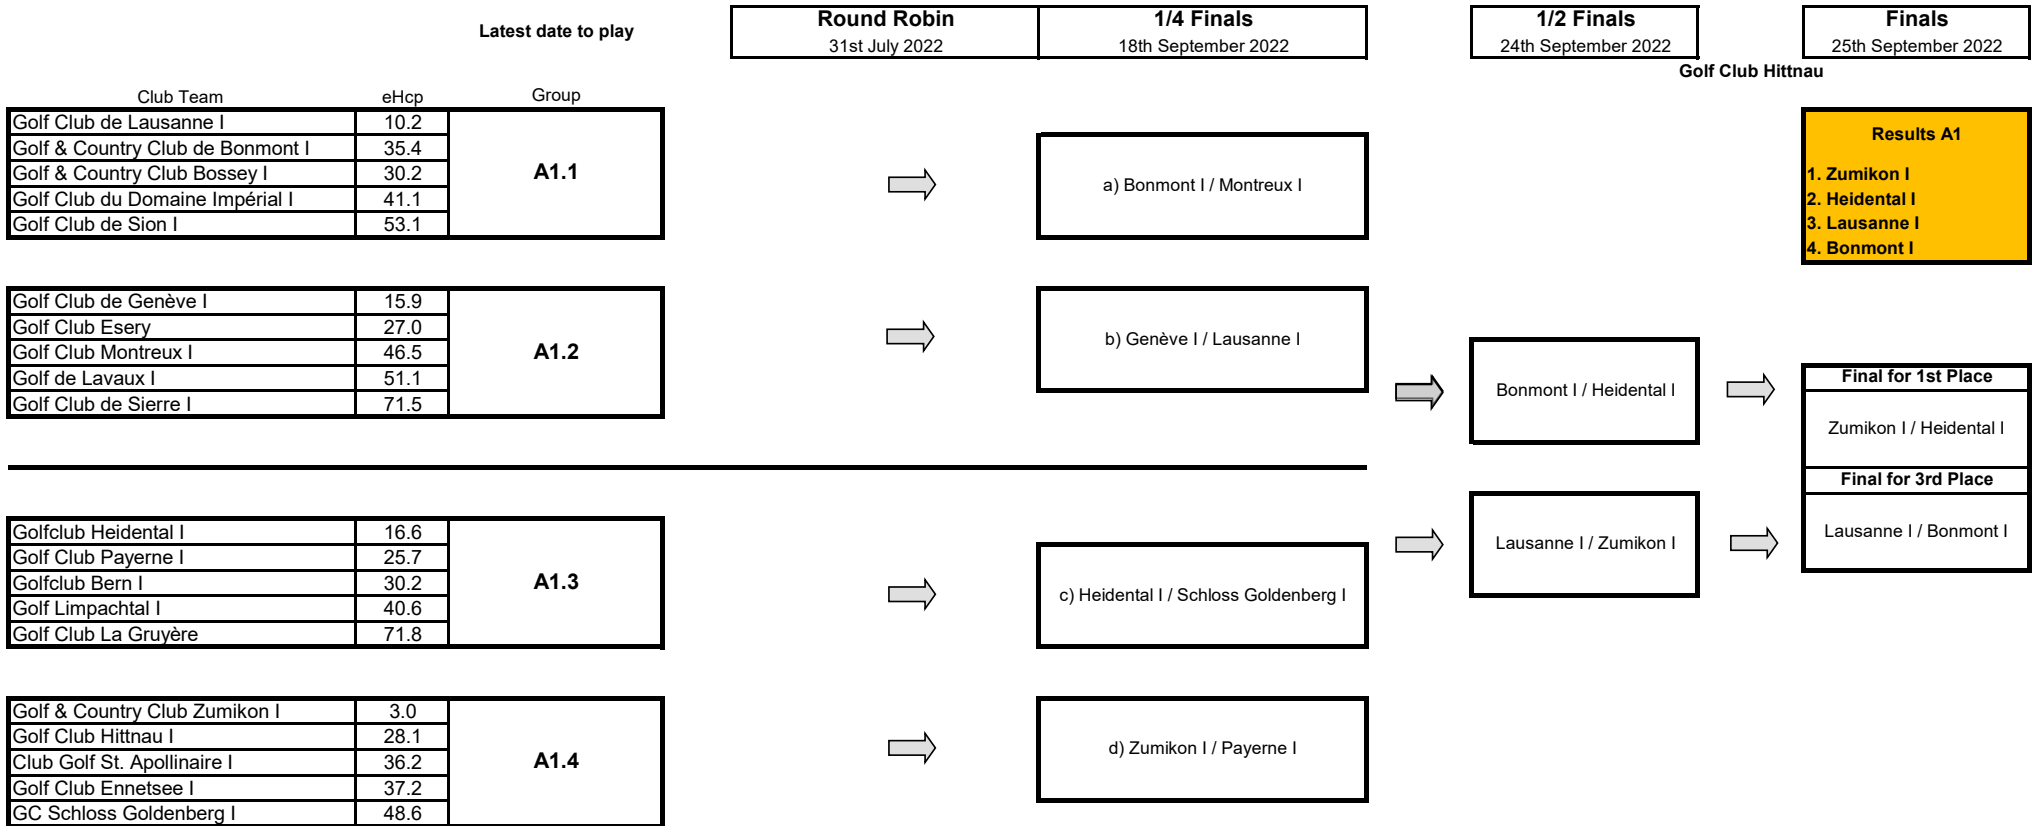

Draw Swiss Golf Interclub Series 25+ 2022 / Division A1

Flight A1

Draw Swiss Golf Interclub Series 25+ 2022 / Division B1

Flight B1

Draw Swiss Golf Interclub Series 25+ 2022 / Division B2

Flight B2

Draw Swiss Golf Interclub Series 25+ 2022 / Division A2 & B3

Flight A2 (promotion only)

Latest date to play

Round Robin

25th September 2022

Club Team	eHcp	Group
Golf Club Crans-sur-Sierre I	28.2	A2.1
Golf & Country Club Wallenried	41.4	
Golf Club Leuk I	47.3	
Golf & Country Club de Neuchâtel I	68.7	
Domaine du Brésil I	80.6	
Golf & Country Club Blumisberg I	85.4	

Place 1 & 2 will be promoted to A1

Flight B3 (promotion only)

Latest date to play

Round Robin

25th September 2022

Club Team	eHcp	Group
Golf & Country Club de Neuchâtel II	137.2	B3.1
Golf Club de Sierre II	137.8	
Golf Club Thunersee	152.8	
Golfclub Weid Hauenstein	168.1	
Golf & Country Club Blumisberg II	179.4	