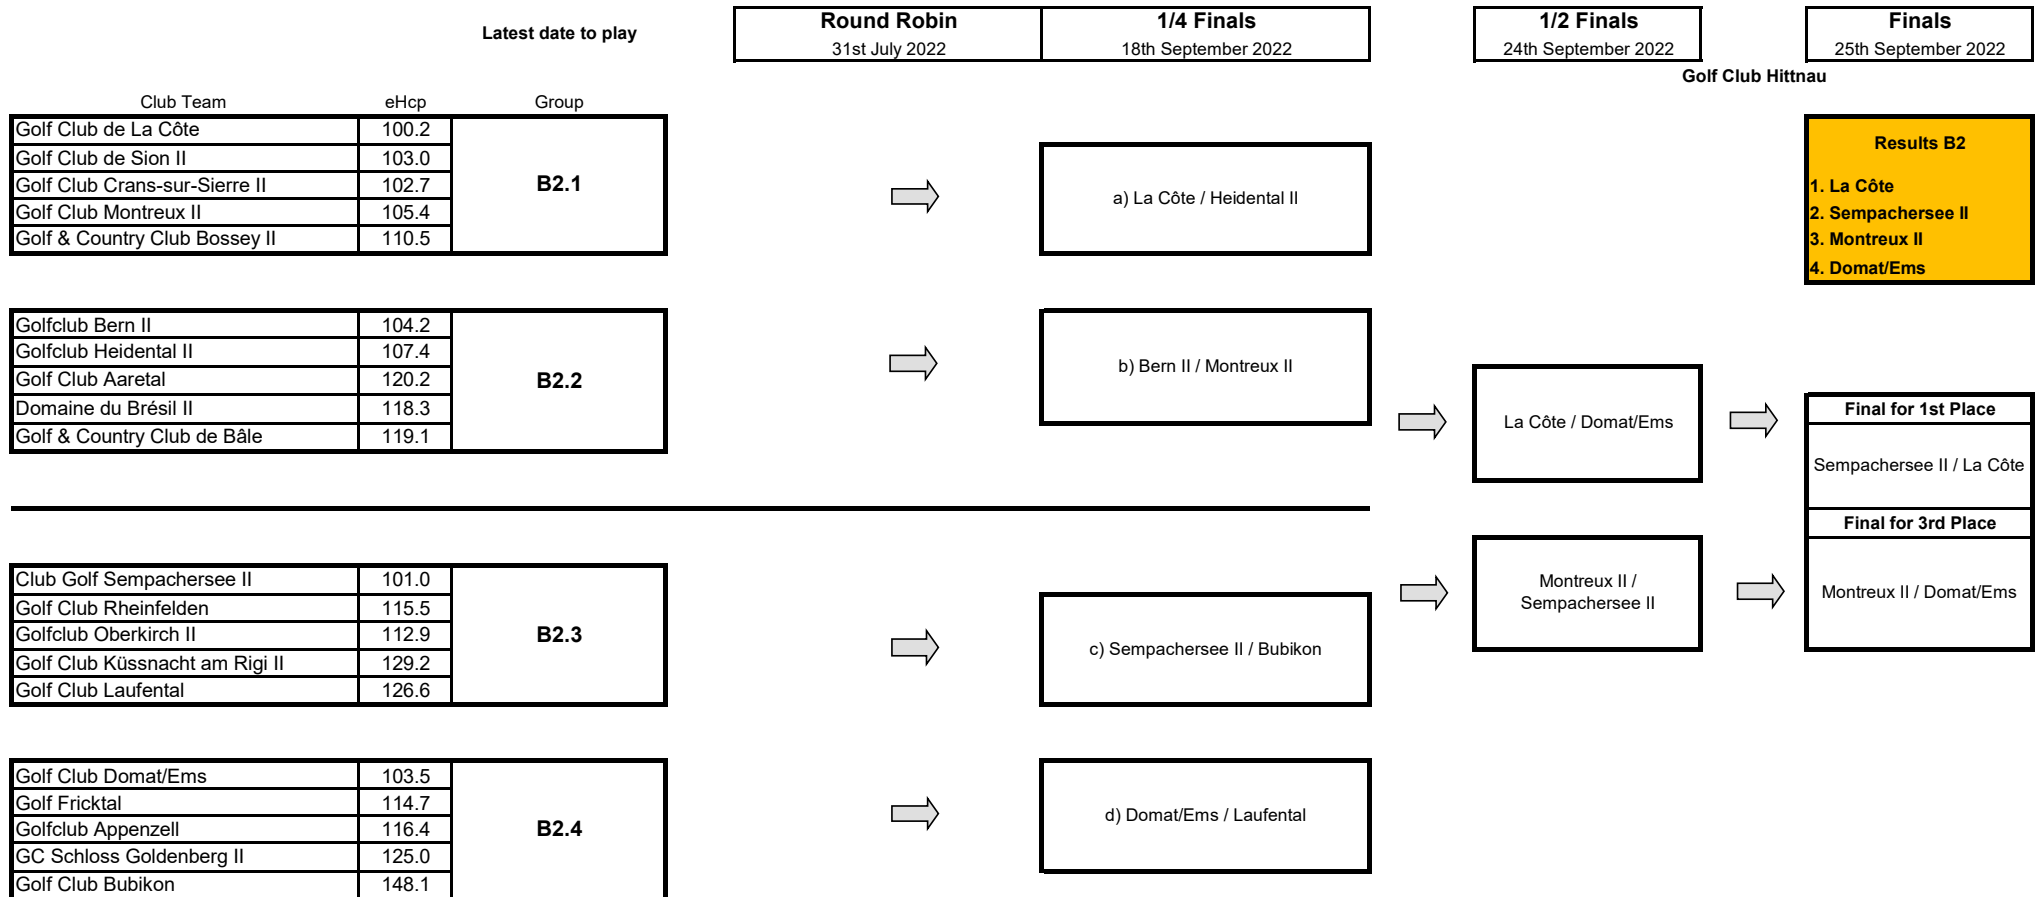

Draw Swiss Golf Interclub Series 25+ 2022 / Division A1

Flight A1

Draw Swiss Golf Interclub Series 25+ 2022 / Division B1

Flight B1

Draw Swiss Golf Interclub Series 25+ 2022 / Division B2

Flight B2

Draw Swiss Golf Interclub Series 25+ 2022 / Division A2 & B3

Flight A2 (promotion only)

Latest date to play

Round Robin

25th September 2022

Club Team	eHcp	Group
Golf Club Crans-sur-Sierre I	28.2	A2.1
Golf & Country Club Wallenried	41.4	
Golf Club Leuk I	47.3	
Golf & Country Club de Neuchâtel I	68.7	
Domaine du Brésil I	80.6	
Golf & Country Club Blumisberg I	85.4	

Place 1 & 2 will be promoted to A1

Club Golf Sempachersee I	15.7	A2.2
Golf Club Küssnacht am Rigi I	17.0	
Golf Club Lägern I	38.7	
Golfclub Wylihof	42.0	
Golfclub Oberkirch I	56.8	
Golf Club Ybrig I	67.7	

Place 1 & 2 will be promoted to A1

Flight B3 (promotion only)

Latest date to play

Round Robin

25th September 2022

Club Team	eHcp	Group
Golf & Country Club de Neuchâtel II	137.2	B3.1
Golf Club de Sierre II	137.8	
Golf Club Thunersee	152.8	
Golfclub Weid Hauenstein	168.1	
Golf & Country Club Blumisberg II	179.4	