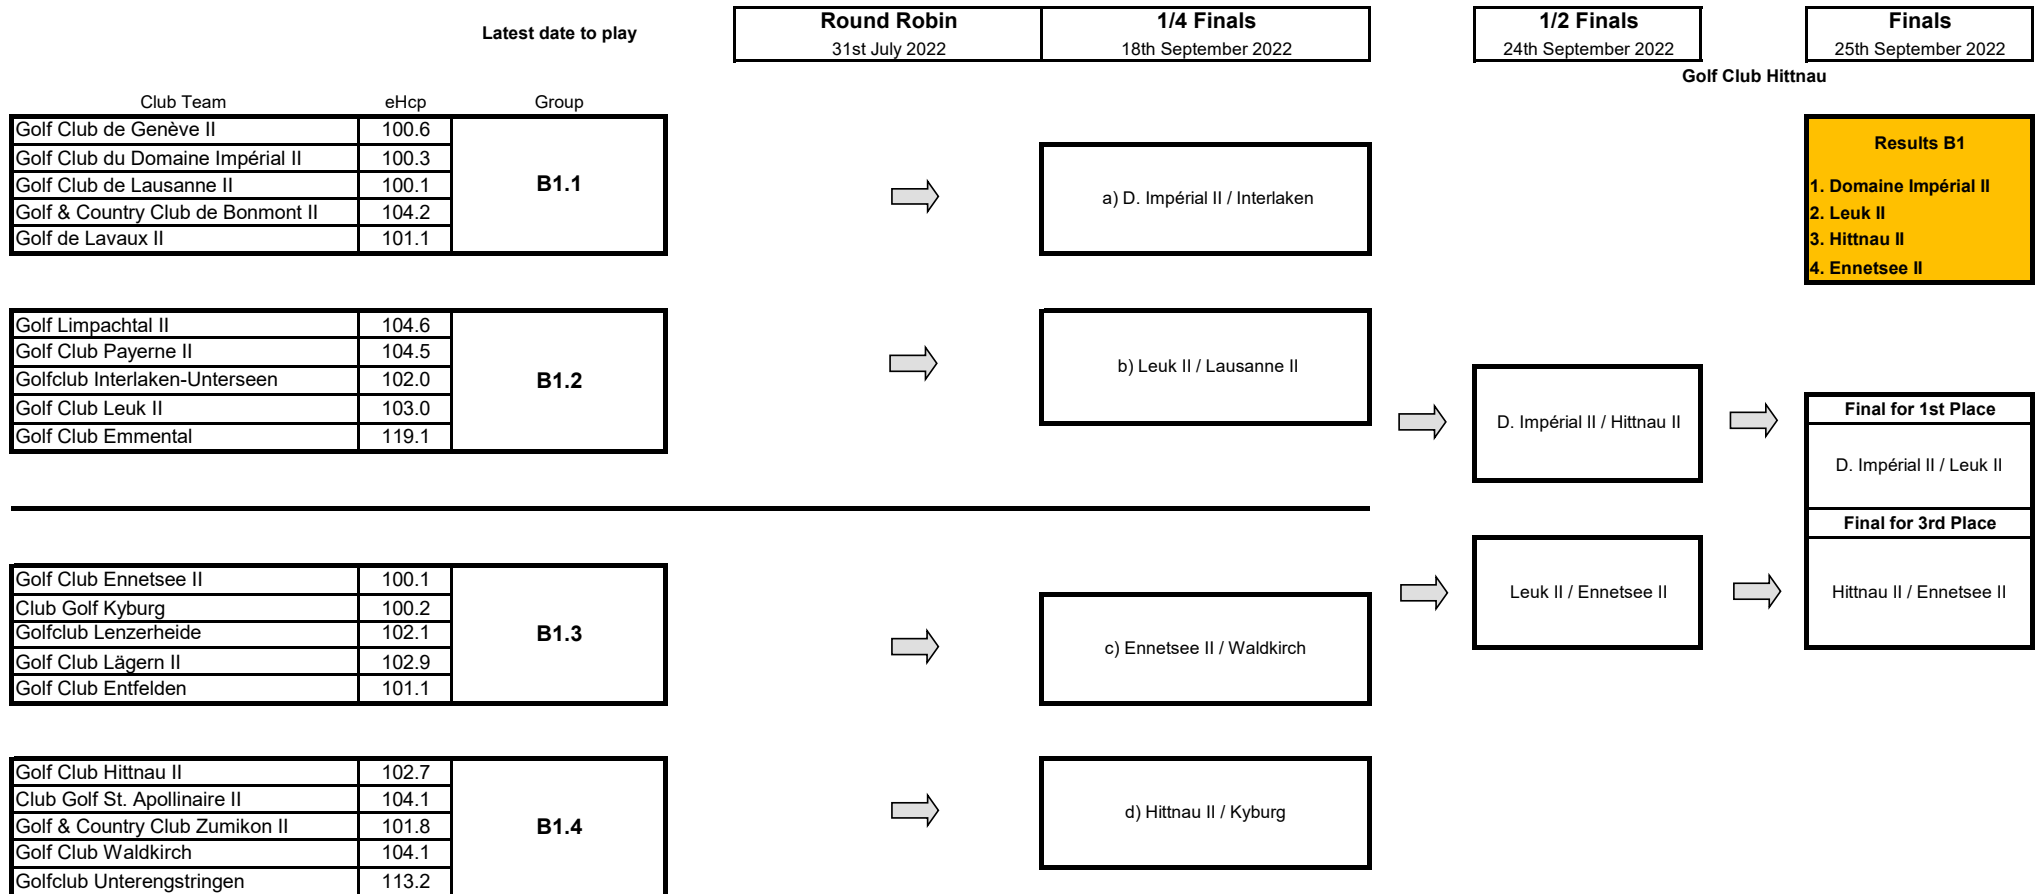

Draw Swiss Golf Interclub Series 25+ 2022 / Division A1

Flight A1

Draw Swiss Golf Interclub Series 25+ 2022 / Division B1

Flight B1

Draw Swiss Golf Interclub Series 25+ 2022 / Division B2

Flight B2

Draw Swiss Golf Interclub Series 25+ 2022 / Division A2 & B3

Flight A2 (promotion only)

Latest date to play

Round Robin

25th September 2022

Club Team	eHcp	Group
Golf Club Crans-sur-Sierre I	28.2	A2.1
Golf & Country Club Wallenried	41.4	
Golf Club Leuk I	47.3	
Golf & Country Club de Neuchâtel I	68.7	
Domaine du Brésil I	80.6	
Golf & Country Club Blumisberg I	85.4	

Place 1 & 2 will be promoted to A1

Flight B3 (promotion only)

Latest date to play

Round Robin

25th September 2022

Club Team	eHcp	Group
Golf & Country Club de Neuchâtel II	137.2	B3.1
Golf Club de Sierre II	137.8	
Golf Club Thunersee	152.8	
Golfclub Weid Hauenstein	168.1	
Golf & Country Club Blumisberg II	179.4	