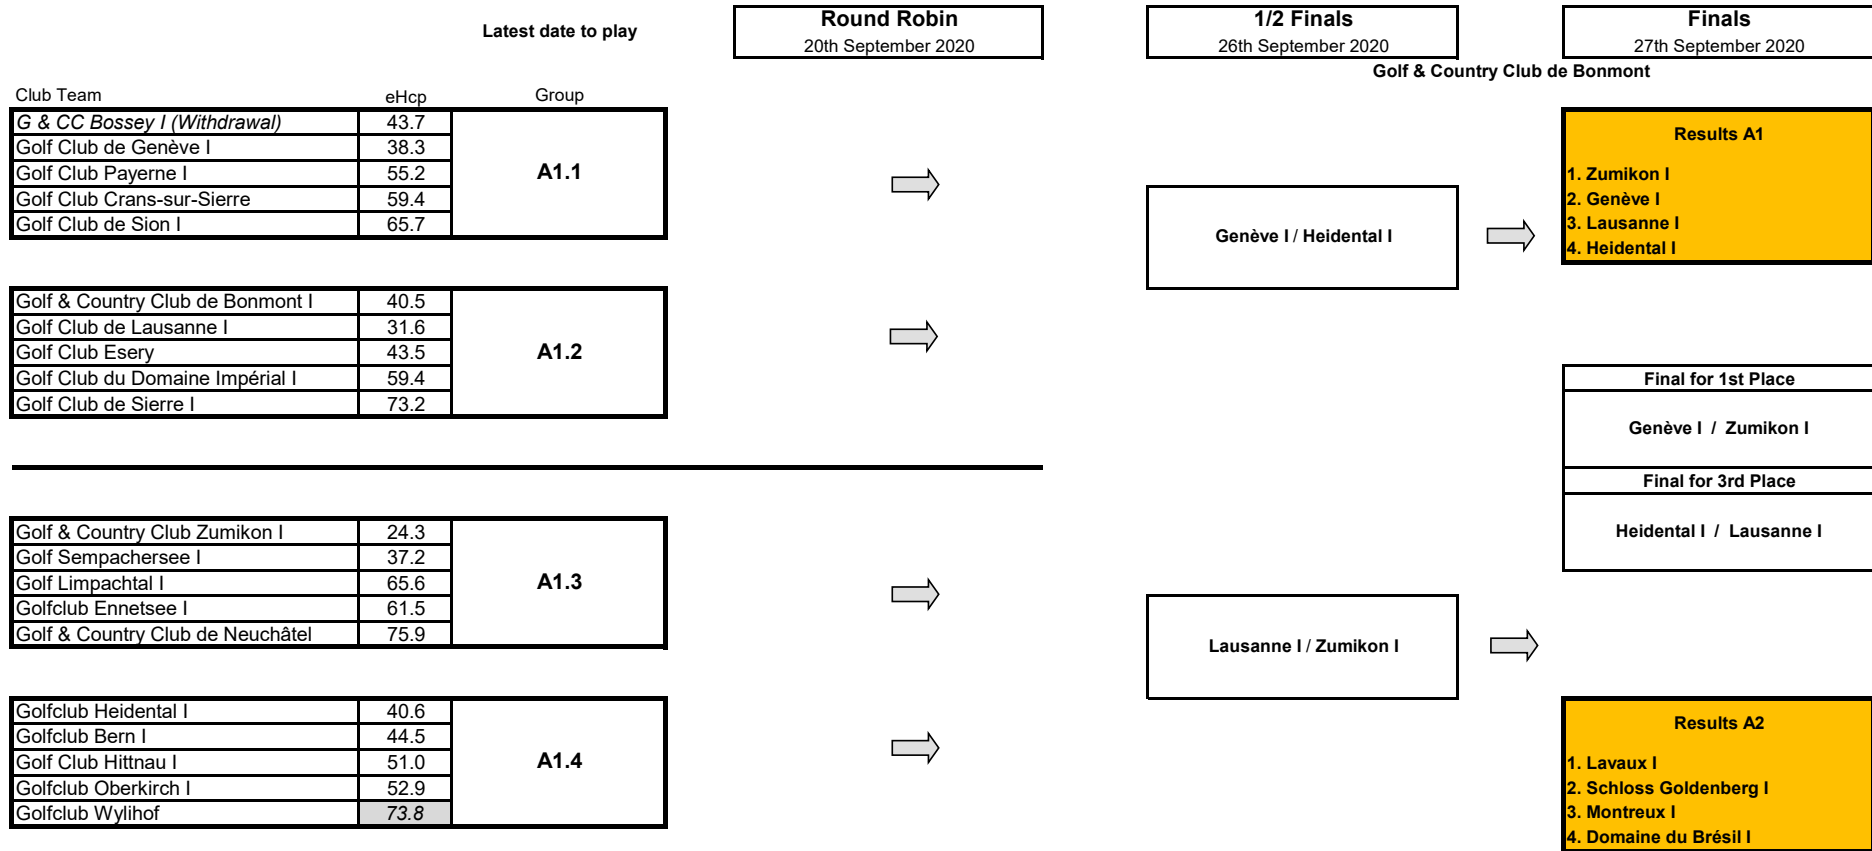

Draw Championnat Suisse Interclub Mid-Amateurs 2020 / Division A

Flight A1

Flight A2

Draw Championnat Suisse Interclub Mid-Amateurs 2020 / Division B

Flight B1

Latest date to play

Round Robin

20th September 2020

1/2 Finals

26th September 2020

Finals

27th September 2020

Golf & Country Club de Bonmont

Club Team	eHcp	Group
Golf Club de Genève II	101.9	B1.1
<i>G & CC Bossey II (Withdrawal)</i>	103.7	
Golf Club de Sion II	111.8	
Golfclub Interlaken-Unterseen	108.9	
Golf Club Aaretal	124.2	
<i>Golfclub Heidental II (Withdrawal)</i>	108.5	