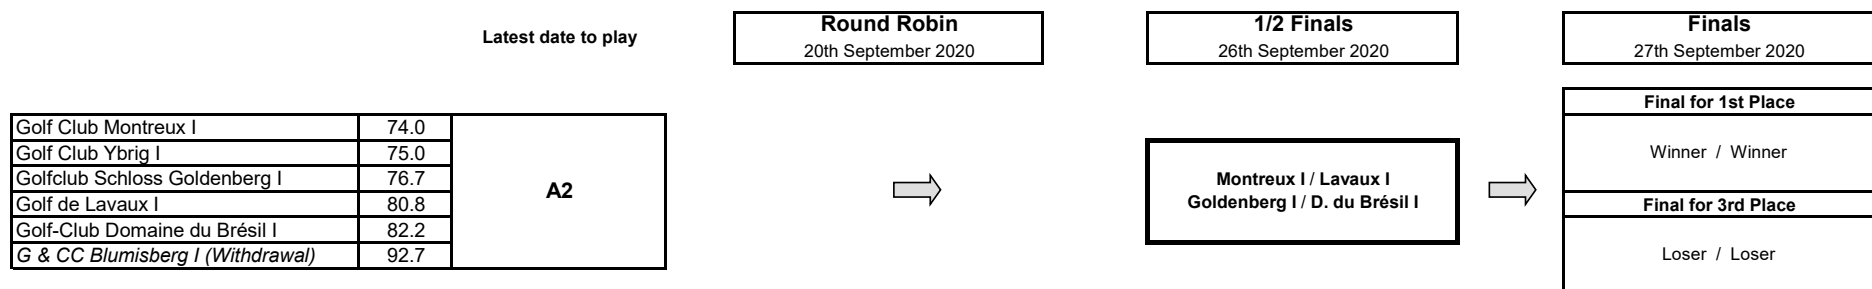

Draw Championnat Suisse Interclub Mid-Amateurs 2020 / Division A

Flight A1

Flight A2

Draw Championnat Suisse Interclub Mid-Amateurs 2020 / Division B

Flight B1

Latest date to play

Round Robin

20th September 2020

1/2 Finals

26th September 2020

Finals

27th September 2020

Golf & Country Club de Bonmont

Club Team	eHcp	Group
Golf Club de Genève II	101.9	B1.1
<i>G & CC Bossey II (Withdrawal)</i>	103.7	
Golf Club de Sion II	111.8	
Golfclub Interlaken-Unterseen	108.9	
Golf Club Aaretal	124.2	
<i>Golfclub Heidental II (Withdrawal)</i>	108.5	