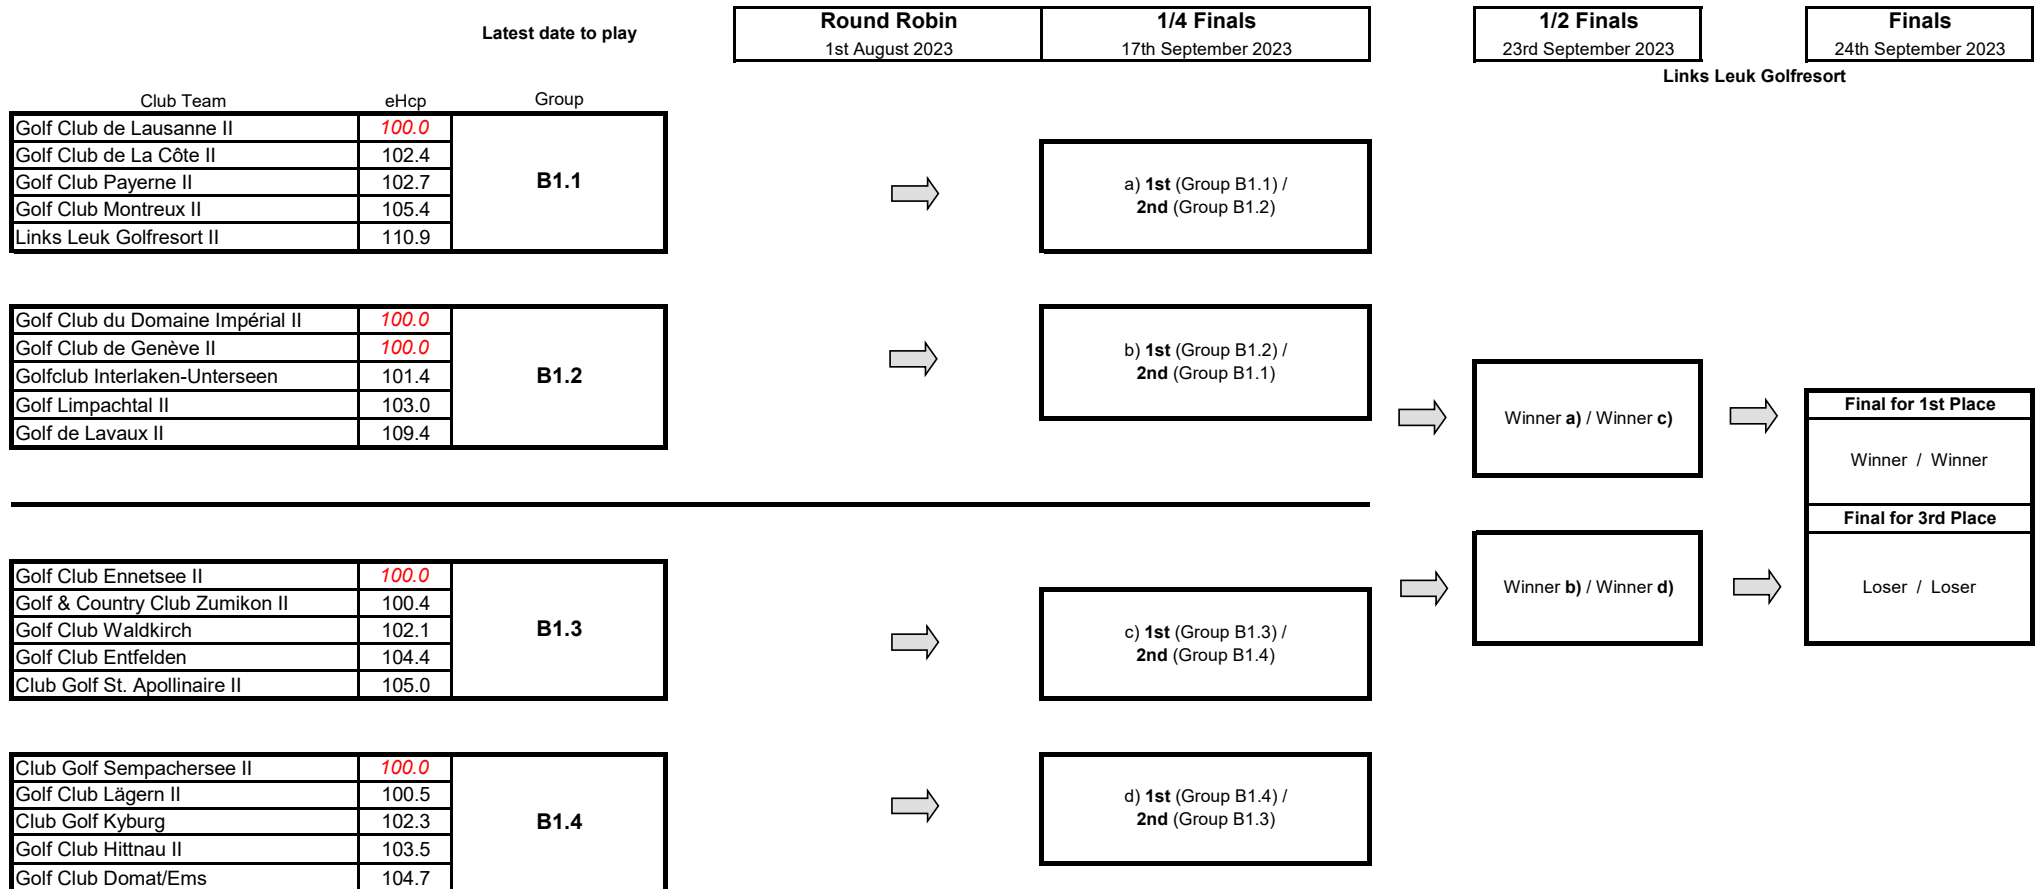

Draw Swiss Golf Interclub Series 25+ 2023 / Division A

Flight A1

Draw Swiss Golf Interclub Series 25+ 2023 / Division A

Flight A2

Draw Swiss Golf Interclub Series 25+ 2023 / Division B

Flight B1

Draw Swiss Golf Interclub Series 25+ 2023 / Division B

Flight B2

Draw Swiss Golf Interclub Series 25+ 2023 / Division B

Flight B3 (promotion only)

Latest date to play

Round Robin

24th September 2022

Club Team	eHcp	Group
Golf Club Crans-sur-Sierre II	105.6	B3.1
Golf Club La Gruyère	106.9	
Golf Source du Rhône	127.0	
GC Markgräflerland Kandern	146.7	
Golfclub Weid Hauenstein	174.7	
Golf & Country Club Blumisberg II	190.7	