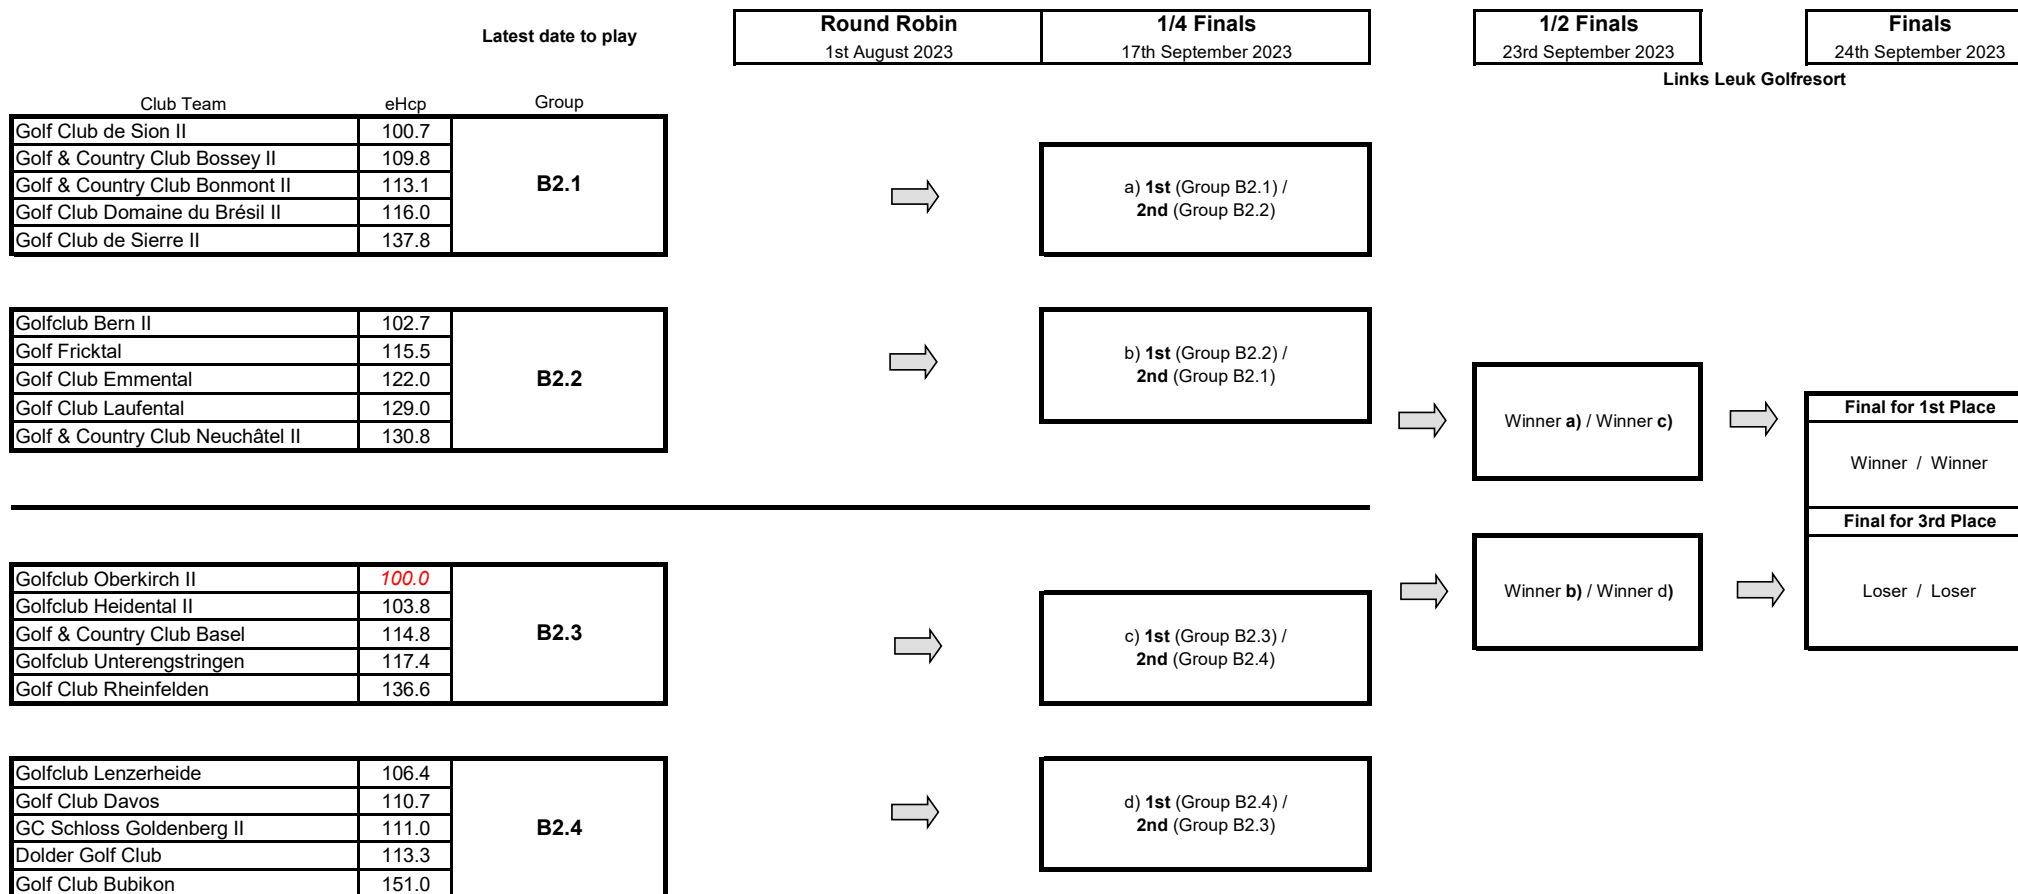

Draw Swiss Golf Interclub Series 25+ 2023 / Division A

Flight A1

Draw Swiss Golf Interclub Series 25+ 2023 / Division A

Flight A2

Draw Swiss Golf Interclub Series 25+ 2023 / Division B

Flight B1

Draw Swiss Golf Interclub Series 25+ 2023 / Division B

Flight B2

Draw Swiss Golf Interclub Series 25+ 2023 / Division B

Flight B3 (promotion only)

Latest date to play

Round Robin

24th September 2022

Club Team	eHcp	Group
Golf Club Crans-sur-Sierre II	105.6	B3.1
Golf Club La Gruyère	106.9	
Golf Source du Rhône	127.0	
GC Markgräflerland Kandern	146.7	
Golfclub Weid Hauenstein	174.7	
Golf & Country Club Blumisberg II	190.7	