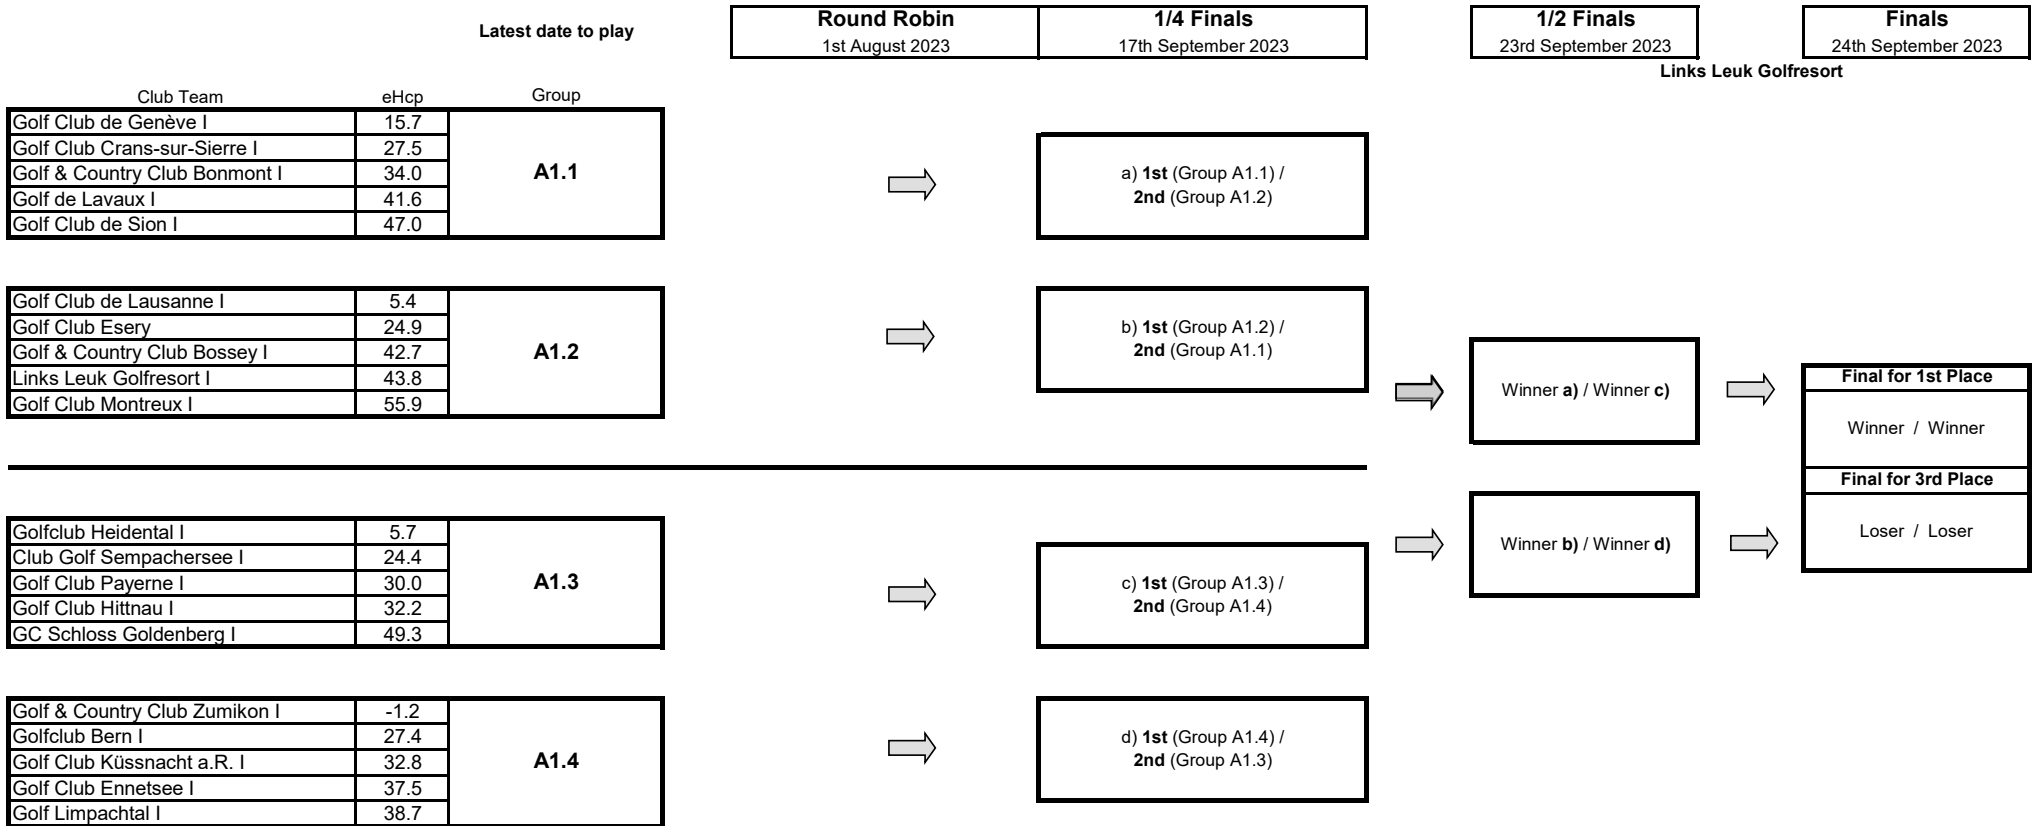

Draw Swiss Golf Interclub Series 25+ 2023 / Division A

Flight A1

Draw Swiss Golf Interclub Series 25+ 2023 / Division A

Flight A2

Draw Swiss Golf Interclub Series 25+ 2023 / Division B

Flight B1

Draw Swiss Golf Interclub Series 25+ 2023 / Division B

Flight B2

Draw Swiss Golf Interclub Series 25+ 2023 / Division B

Flight B3 (promotion only)

Latest date to play

Round Robin

24th September 2022

Club Team	eHcp	Group
Golf Club Crans-sur-Sierre II	105.6	B3.1
Golf Club La Gruyère	106.9	
Golf Source du Rhône	127.0	
GC Markgräflerland Kandern	146.7	
Golfclub Weid Hauenstein	174.7	
Golf & Country Club Blumisberg II	190.7	