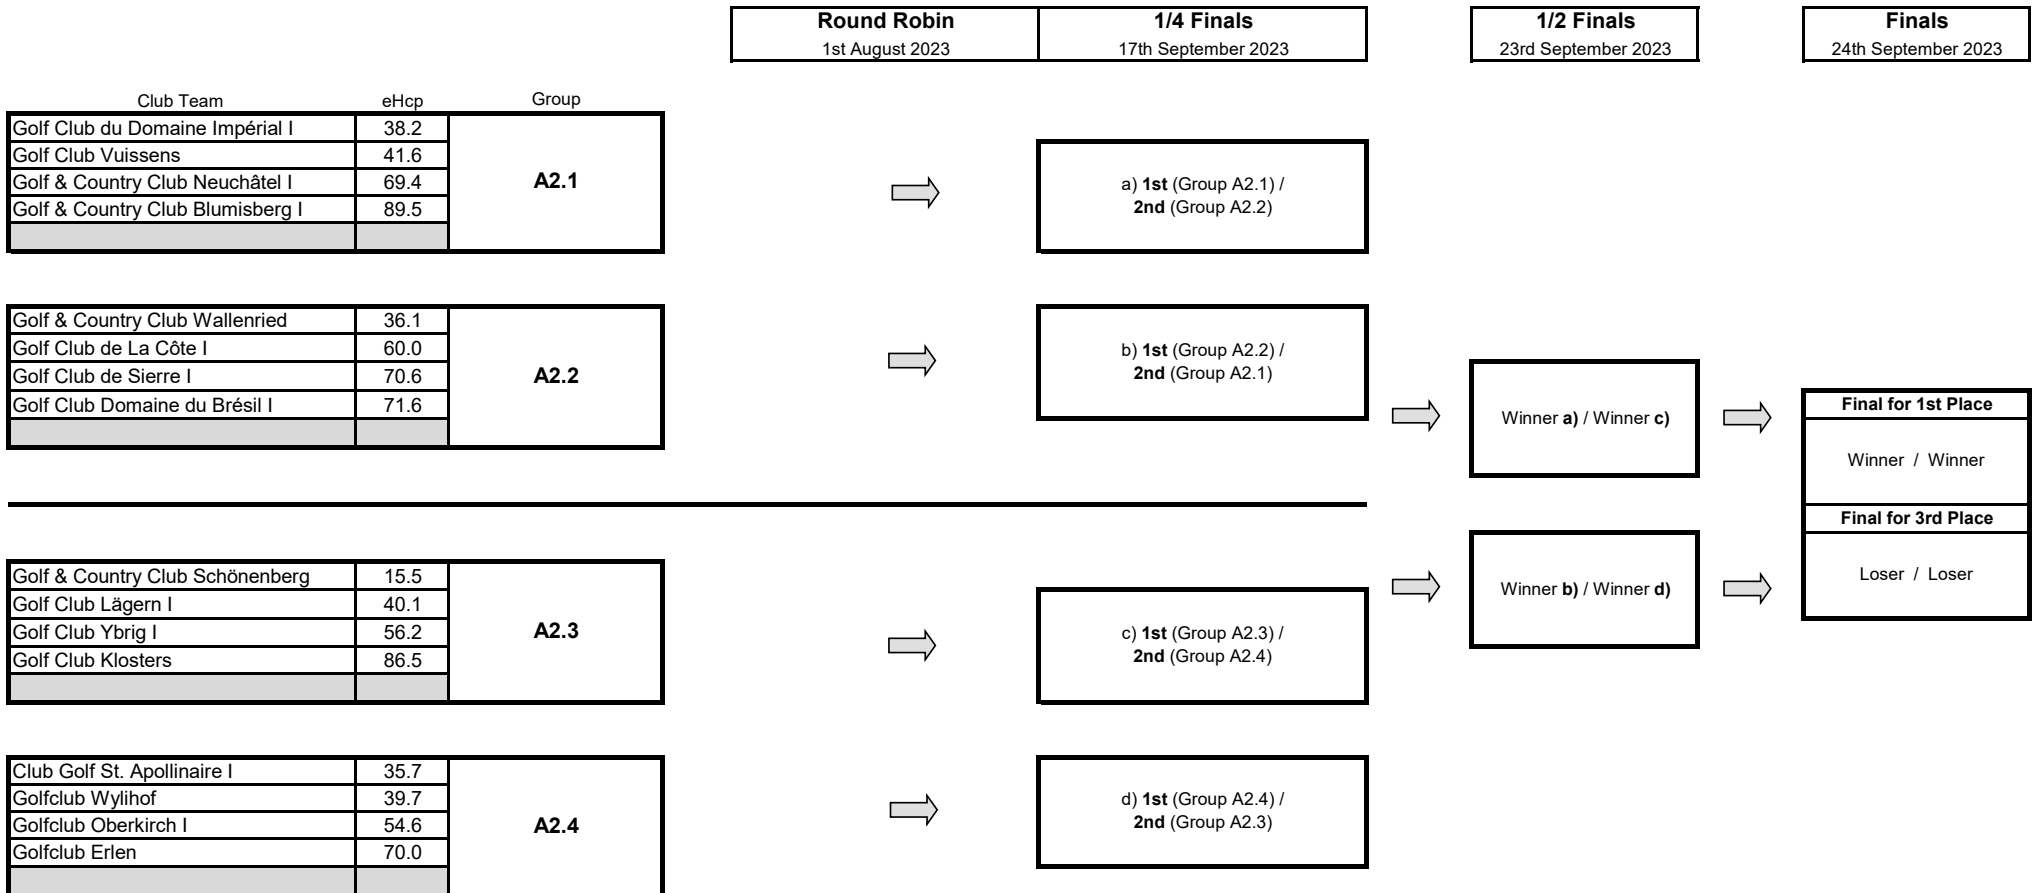

Draw Swiss Golf Interclub Series 25+ 2023 / Division A

Flight A1

Draw Swiss Golf Interclub Series 25+ 2023 / Division A

Flight A2

Draw Swiss Golf Interclub Series 25+ 2023 / Division B

Flight B1

Draw Swiss Golf Interclub Series 25+ 2023 / Division B

Flight B2

Draw Swiss Golf Interclub Series 25+ 2023 / Division B

Flight B3 (promotion only)

Latest date to play

Round Robin

24th September 2022

Club Team	eHcp	Group
Golf Club Crans-sur-Sierre II	105.6	B3.1
Golf Club La Gruyère	106.9	
Golf Source du Rhône	127.0	
GC Markgräflerland Kandern	146.7	
Golfclub Weid Hauenstein	174.7	
Golf & Country Club Blumisberg II	190.7	