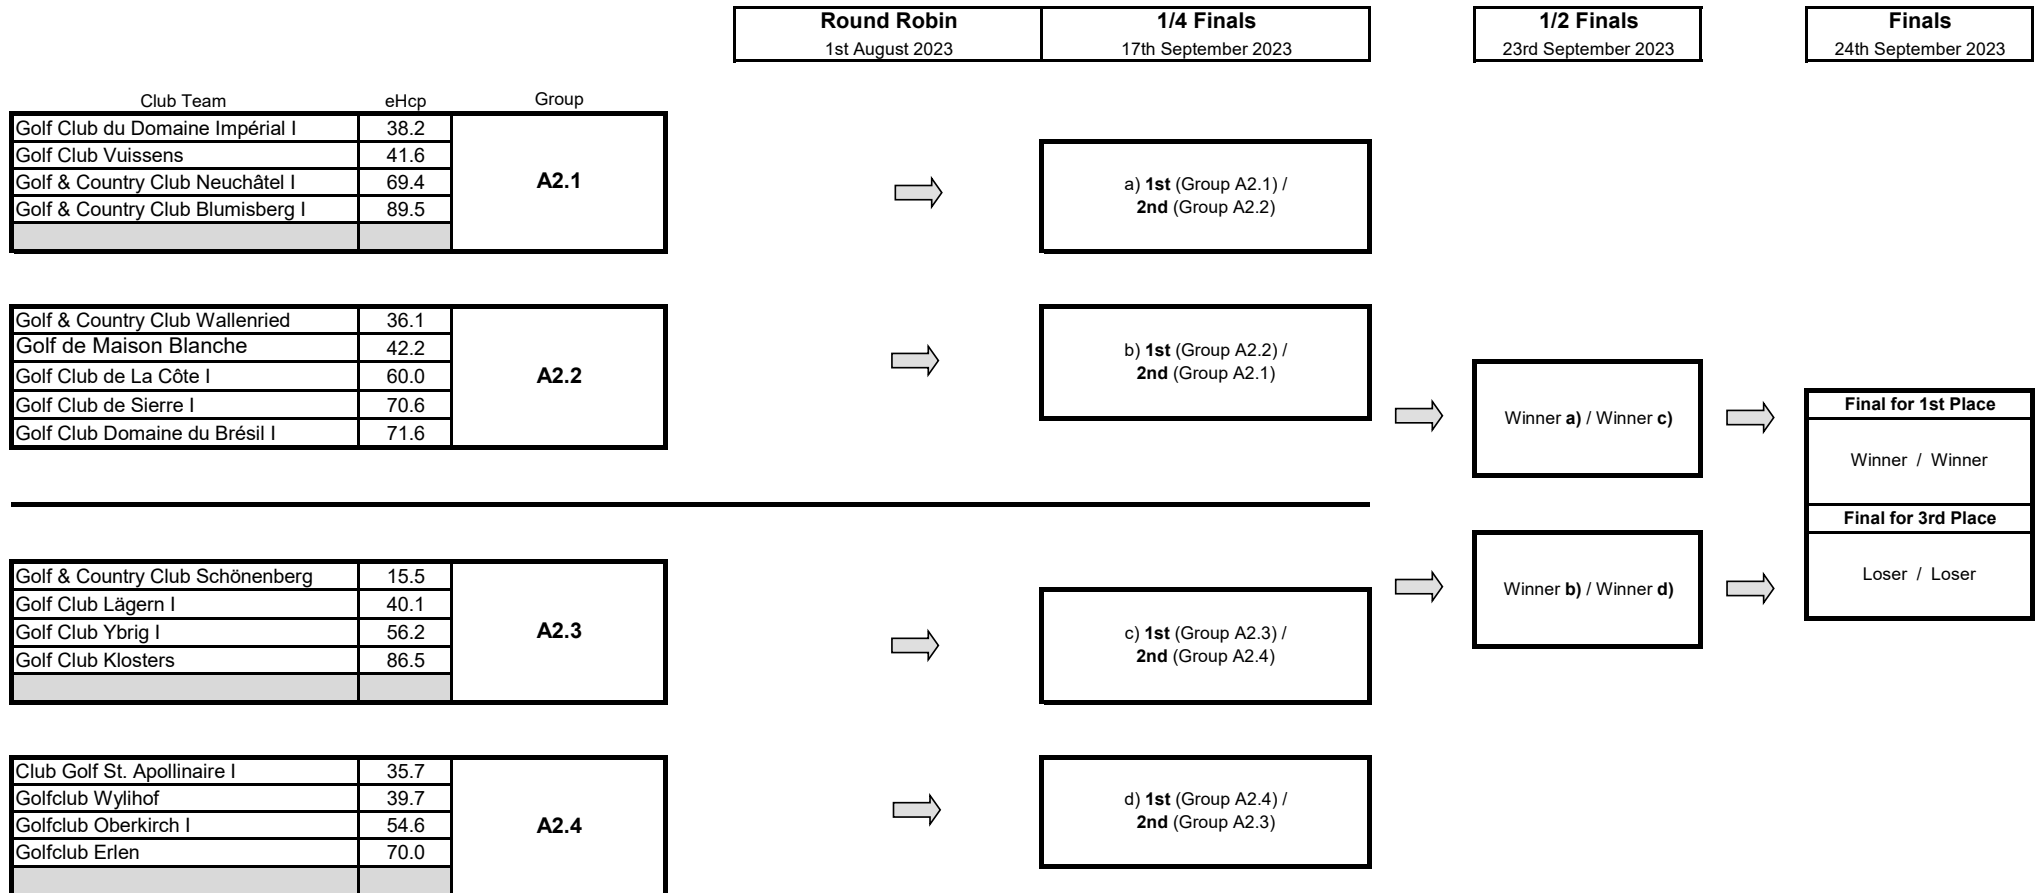

Draw Swiss Golf Interclub Series 25+ 2023 / Division A

Flight A1

Draw Swiss Golf Interclub Series 25+ 2023 / Division A

Flight A2

Draw Swiss Golf Interclub Series 25+ 2023 / Division B

Flight B1

Draw Swiss Golf Interclub Series 25+ 2023 / Division B

Flight B2

Draw Swiss Golf Interclub Series 25+ 2023 / Division B

Flight B3 (promotion only)

Latest date to play

Round Robin

24th September 2022

Club Team	eHcp	Group
Golf Club Crans-sur-Sierre II	105.6	B3.1
Golf Club La Gruyère	106.9	
Golf Source du Rhône	127.0	
GC Markgräflerland Kandern	146.7	
Golfclub Weid Hauenstein	174.7	
Golf & Country Club Blumisberg II	190.7	