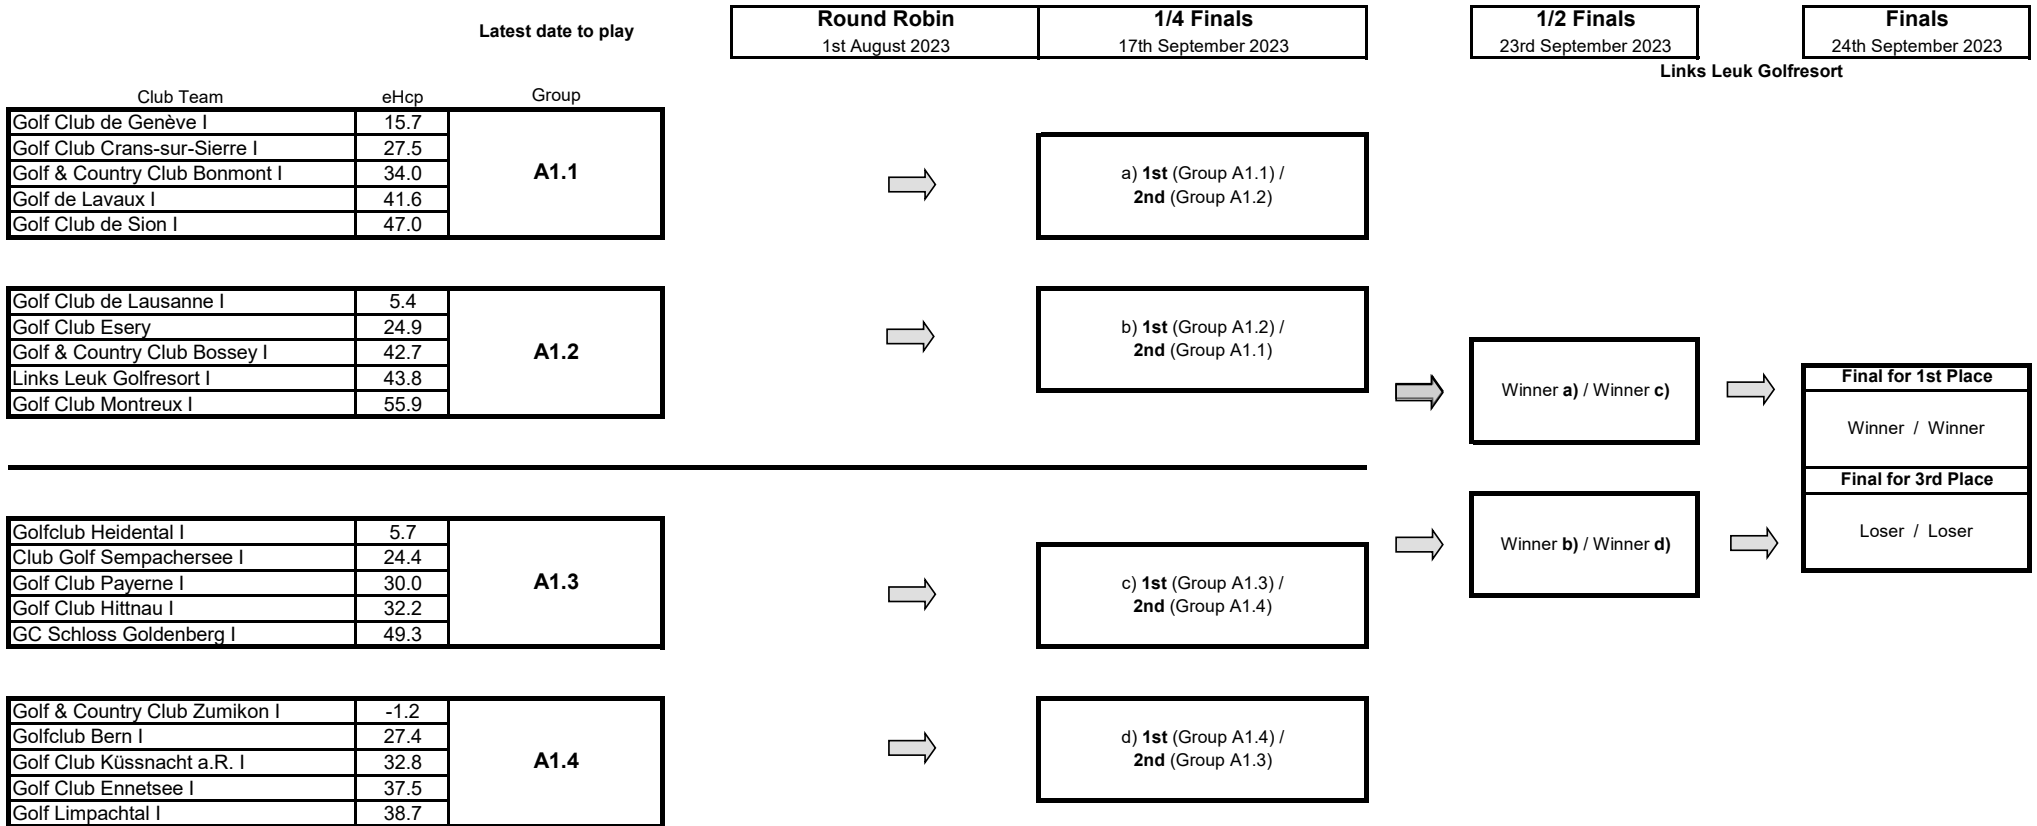

Draw Swiss Golf Interclub Series 25+ 2023 / Division A

Flight A1

Draw Swiss Golf Interclub Series 25+ 2023 / Division A

Flight A2

Draw Swiss Golf Interclub Series 25+ 2023 / Division B

Flight B1

Draw Swiss Golf Interclub Series 25+ 2023 / Division B

Flight B2

Draw Swiss Golf Interclub Series 25+ 2023 / Division B

Flight B3 (promotion only)

Latest date to play

Round Robin

24th September 2022

Club Team	eHcp	Group
Golf Club Crans-sur-Sierre II	105.6	B3.1
Golf Club La Gruyère	106.9	
Golf Source du Rhône	127.0	
GC Markgräflerland Kandern	146.7	
Golfclub Weid Hauenstein	174.7	
Golf & Country Club Blumisberg II	190.7	